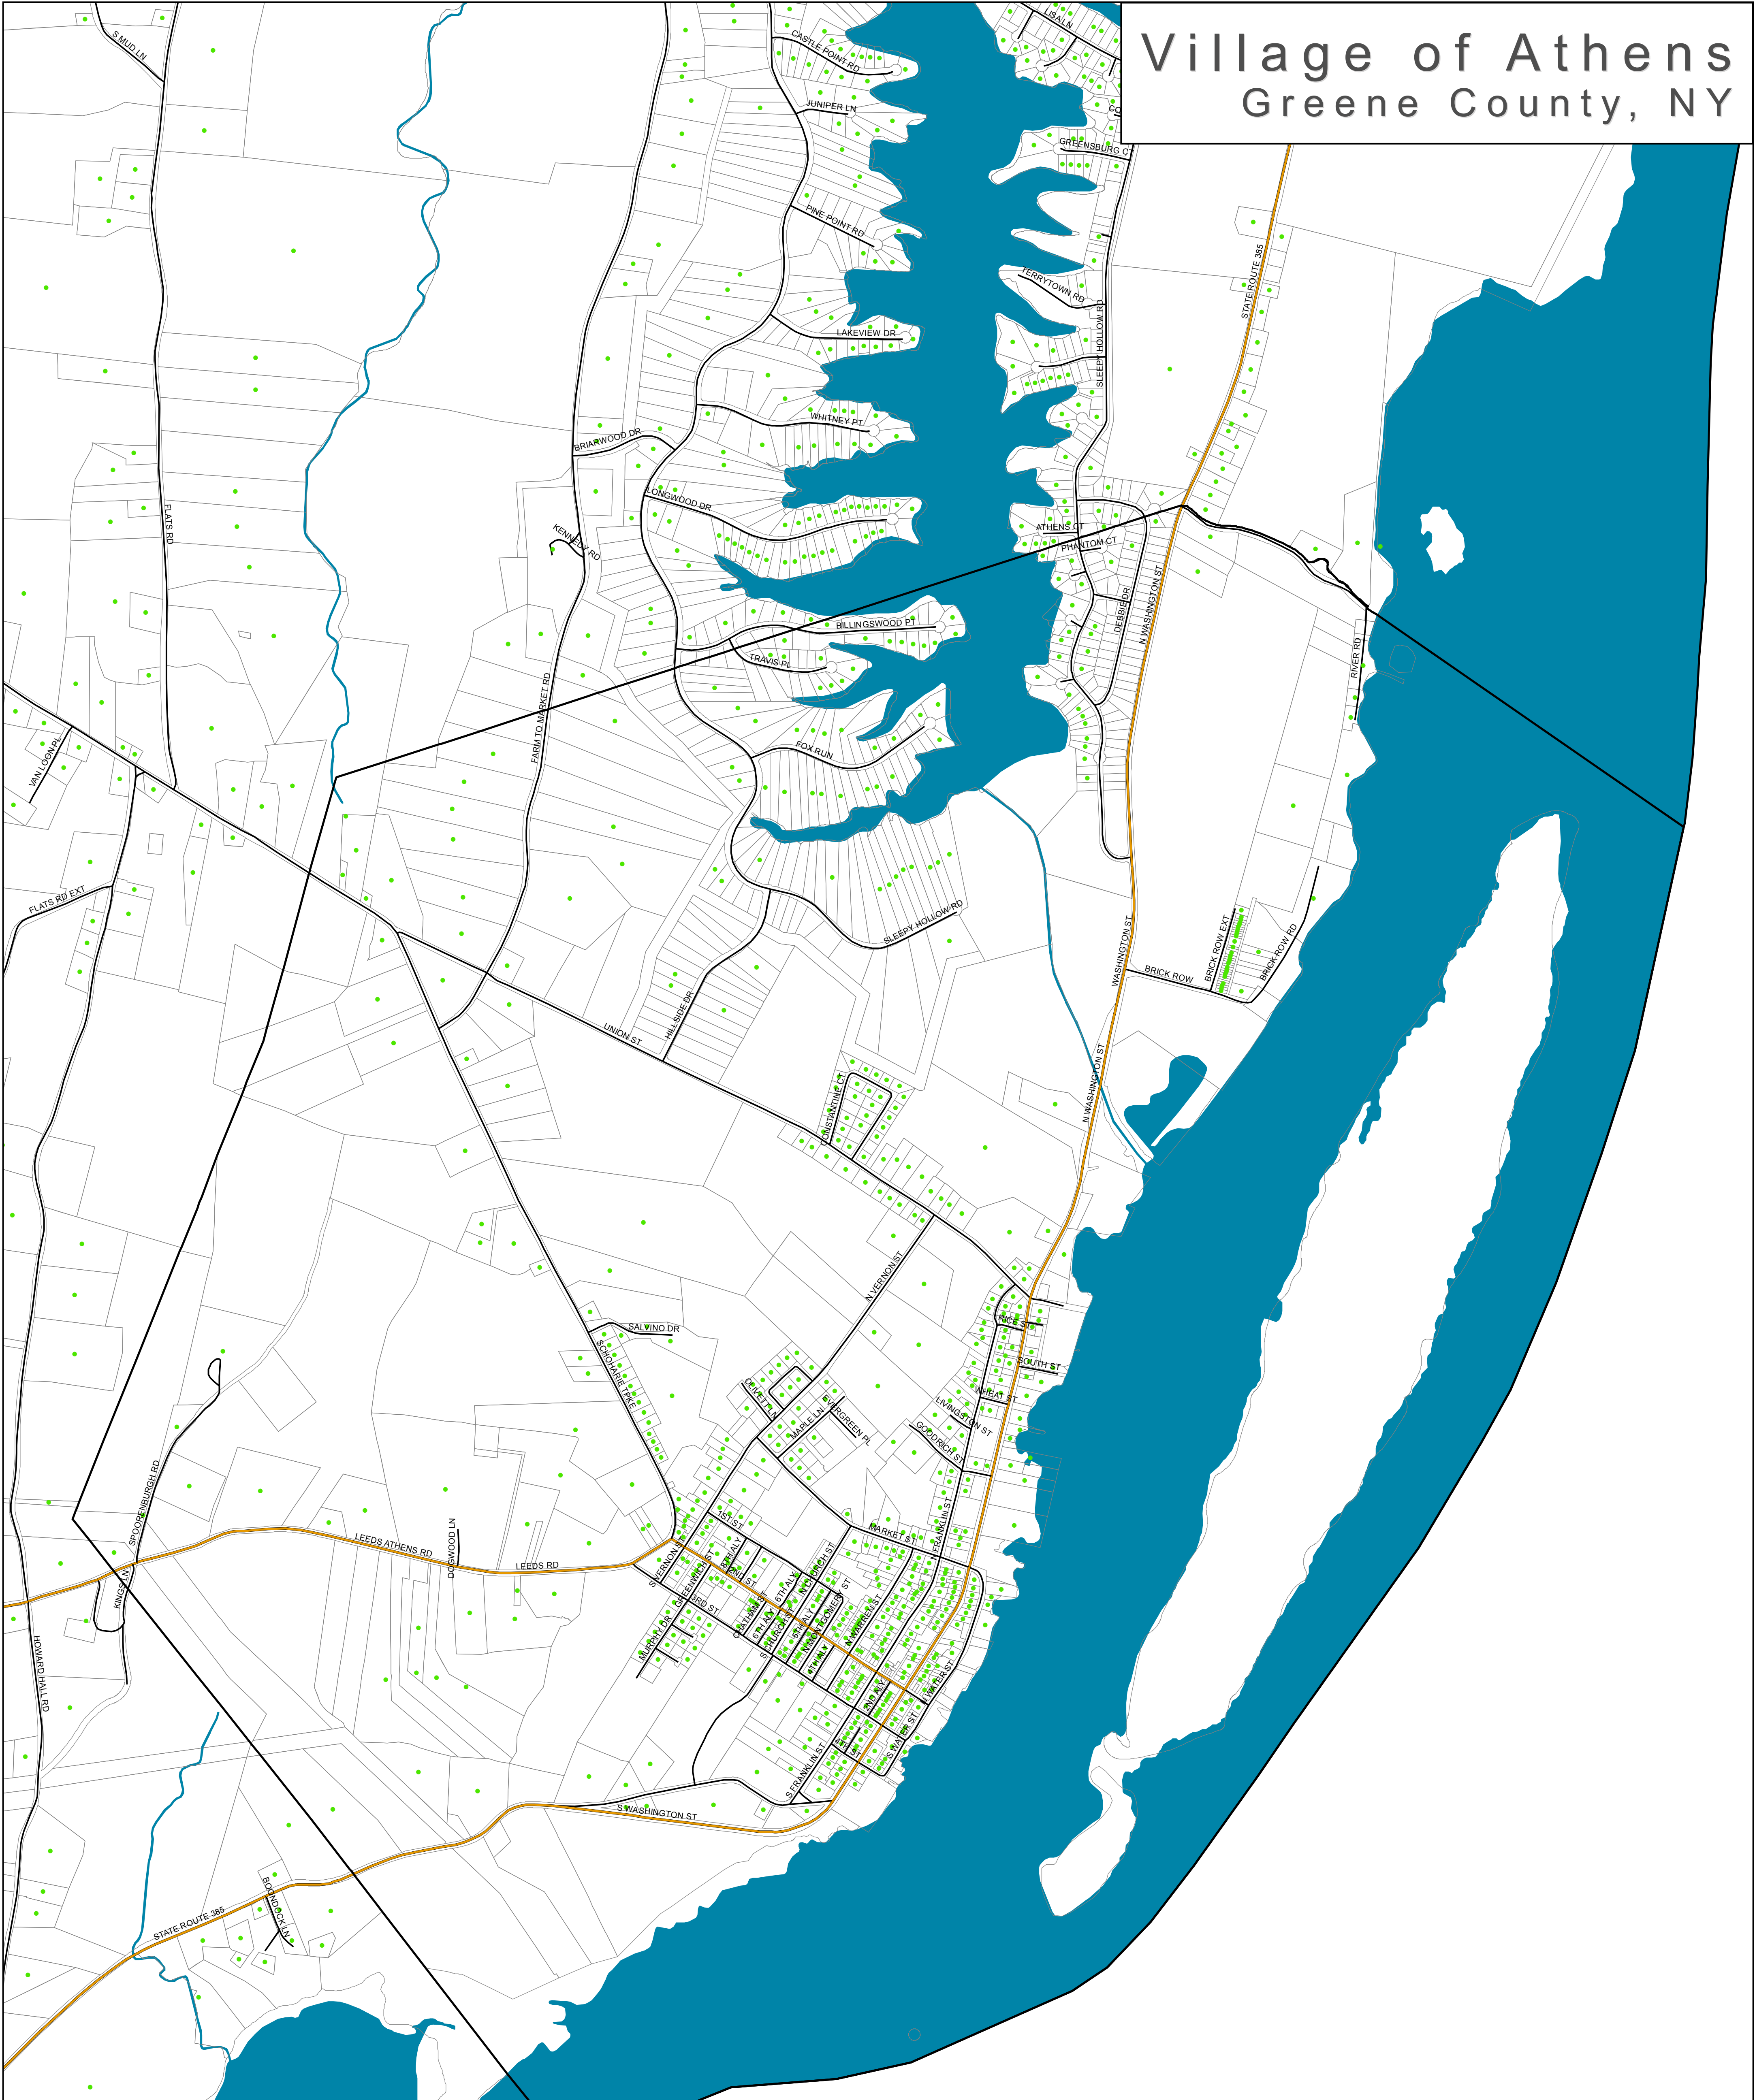

# Village of Athens

## Greene County, NY

### - Buildout - Zoning Districts

-  Town Boundary
-  Village Boundary
- Roads**
-  Primary Highway
-  Secondary Road-State or County
-  Local Road
-  Railroads
-  Parcels
-  Water
-  Streams
- ExistRes**
-  Existing Residential Use