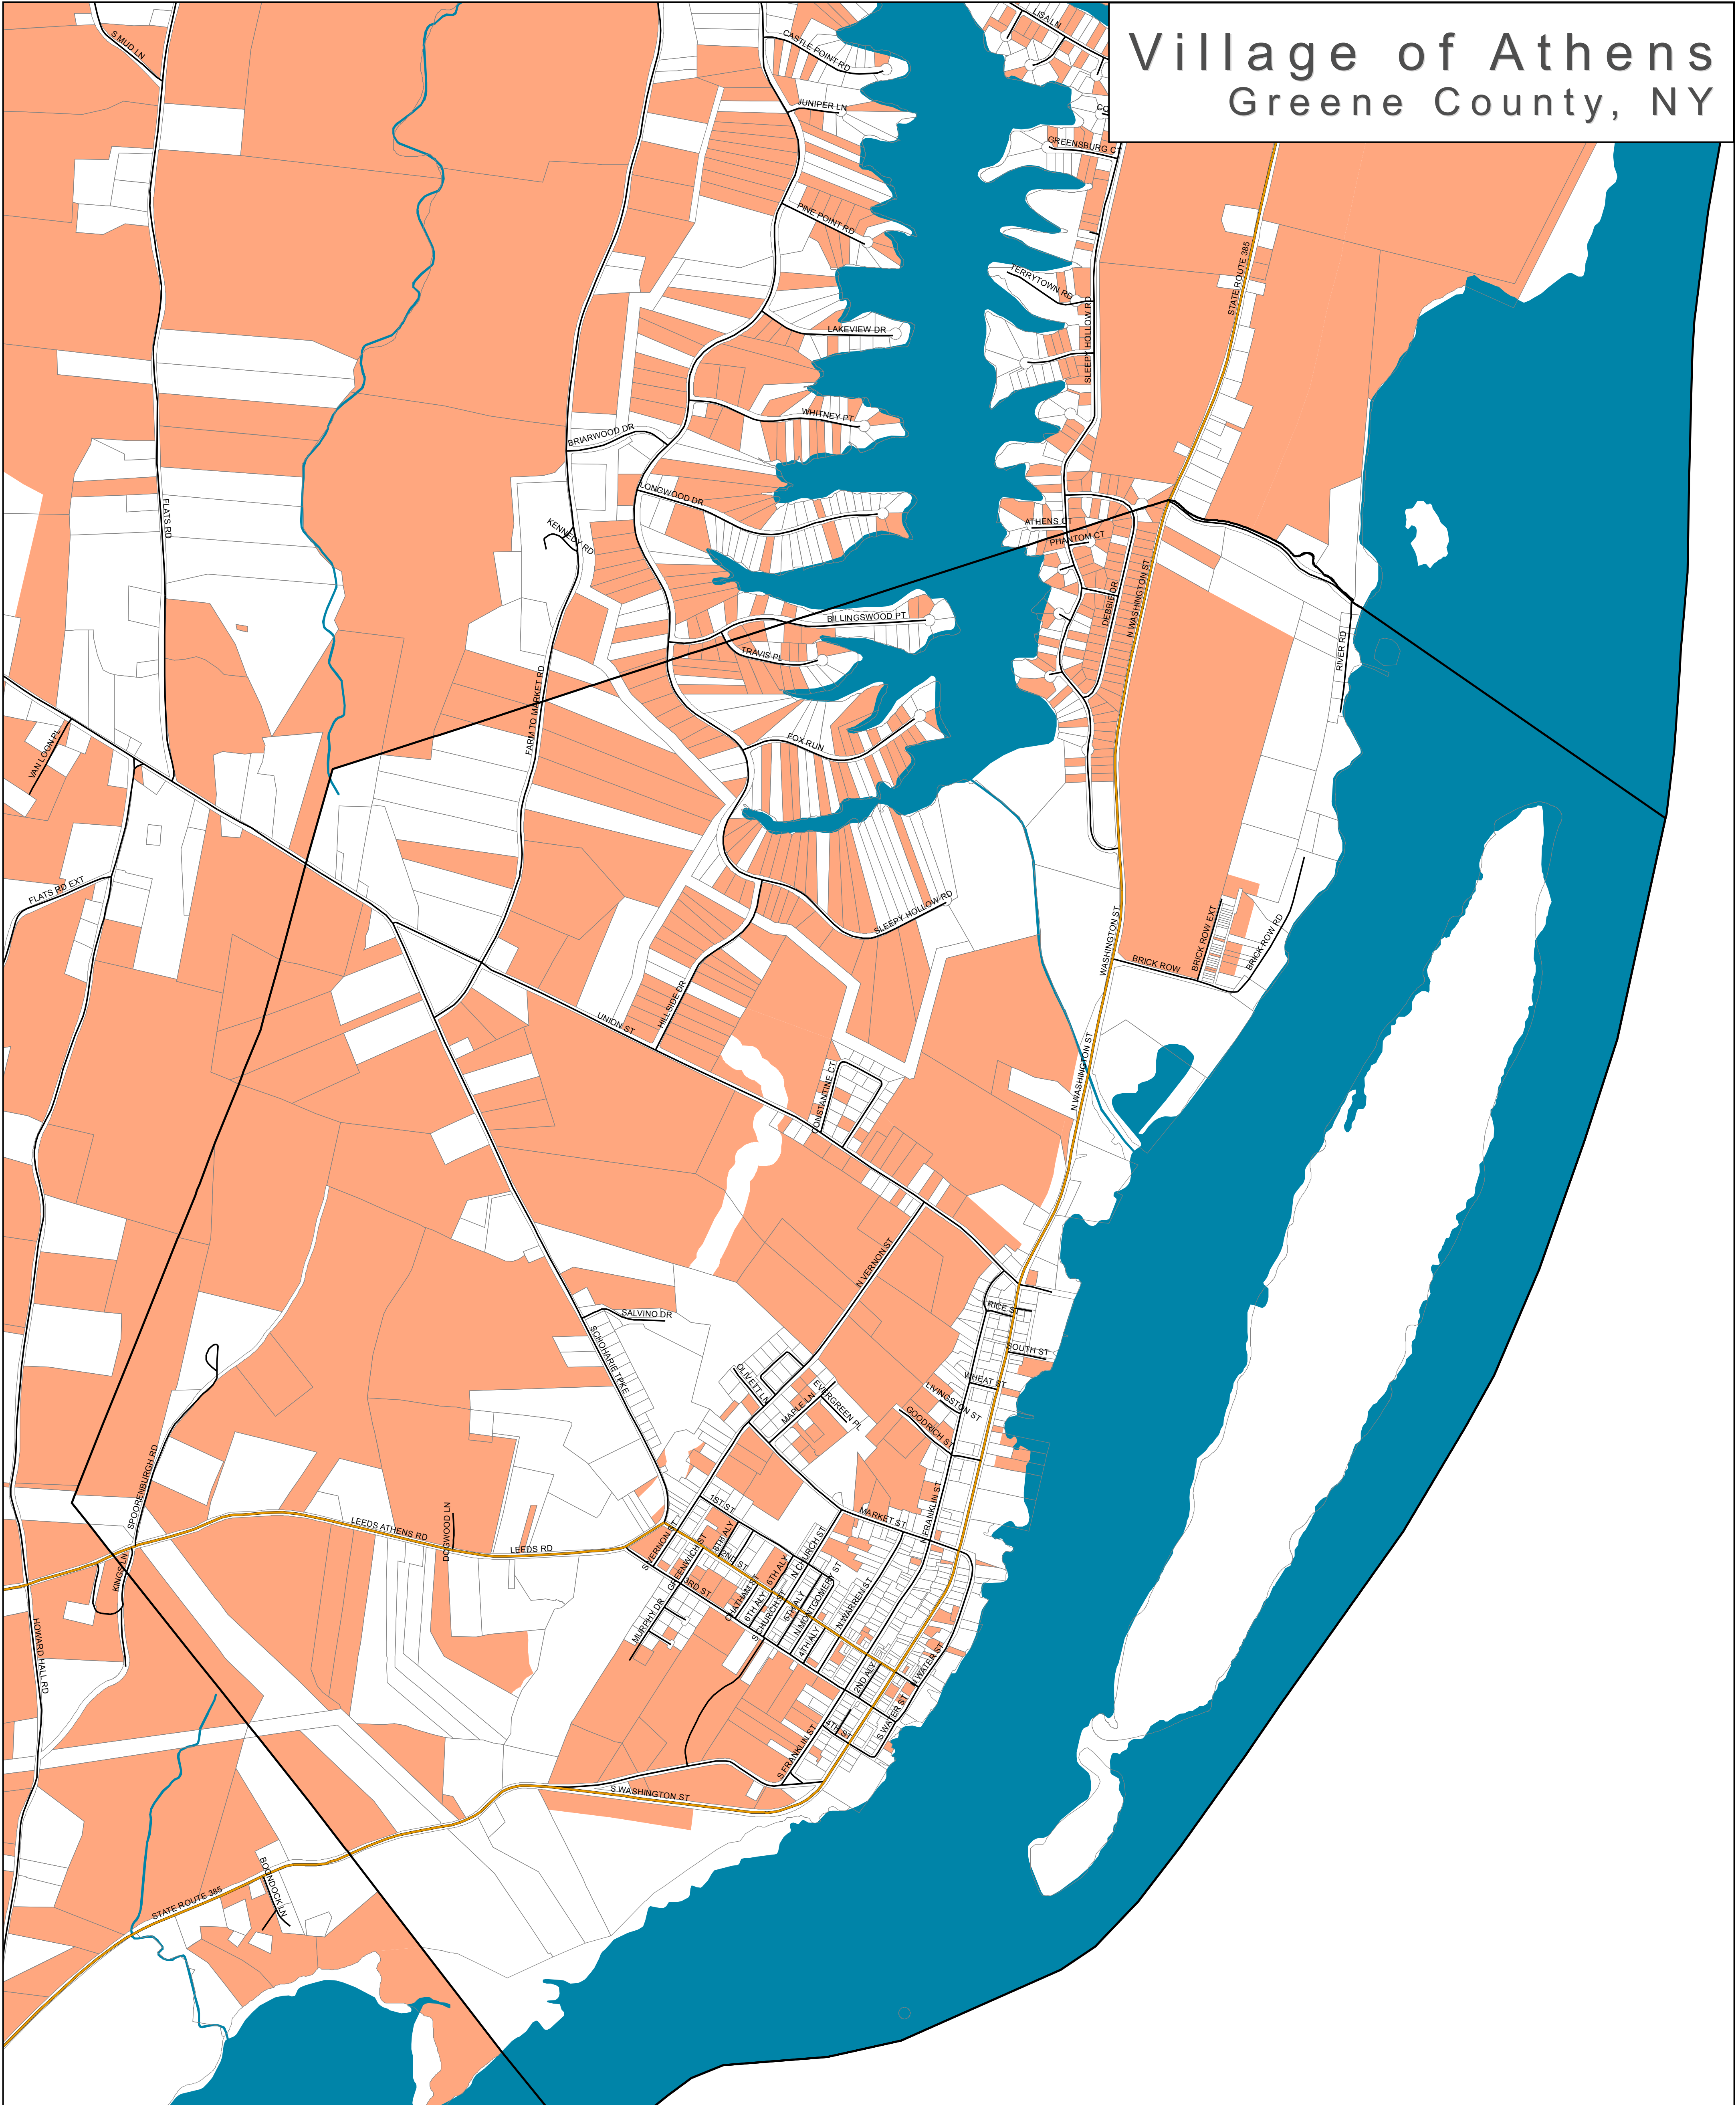

Village of Athens

Greene County, NY

- Buildout - Buildable Parcels

-  Town Boundary
-  Village Boundary
- Roads**
-  Primary Highway
-  Secondary Road-State or County
-  Local Road
-  Railroads
-  Parcels
-  Water
-  Streams
-  Buildable Parcels