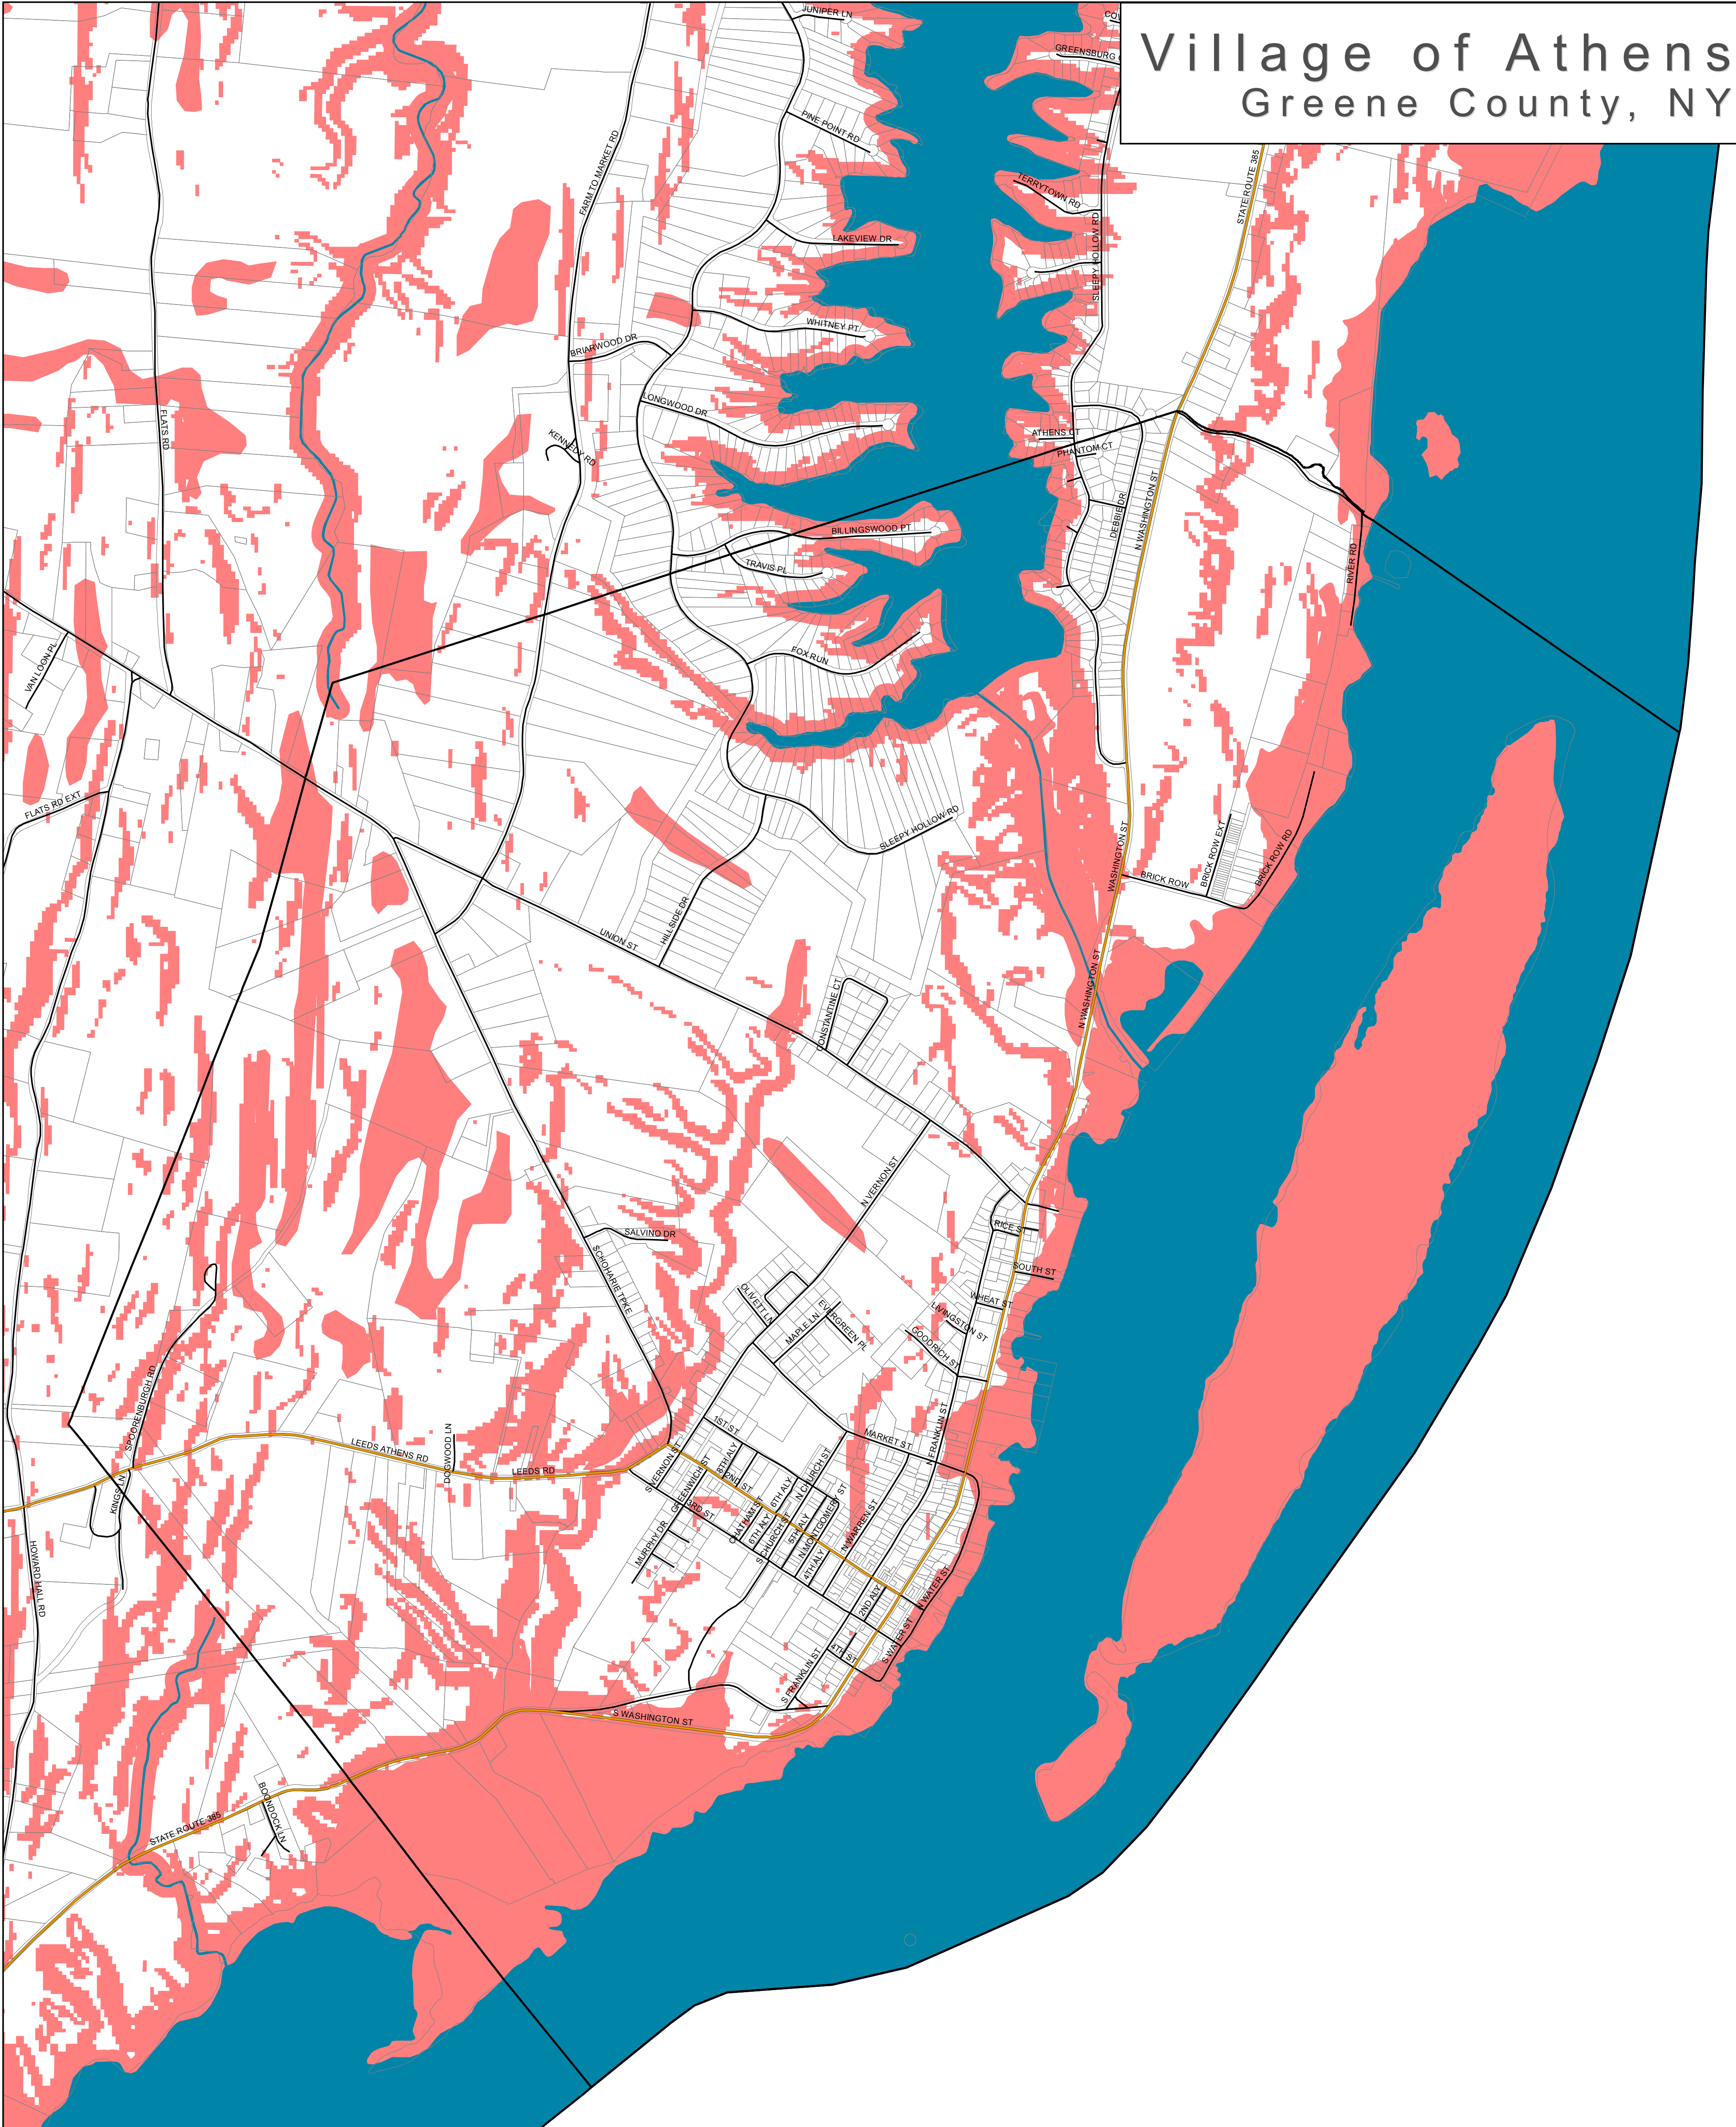

# Village of Athens Greene County, NY

## - Buildout - Environmental Constraints Merged

-  Town Boundary
-  Village Boundary
- Roads**
-  Primary Highway
-  Secondary Road-State or County
-  Local Road
-  Railroads
-  Parcels
-  Water
-  Streams
-  All Constraints - Merged