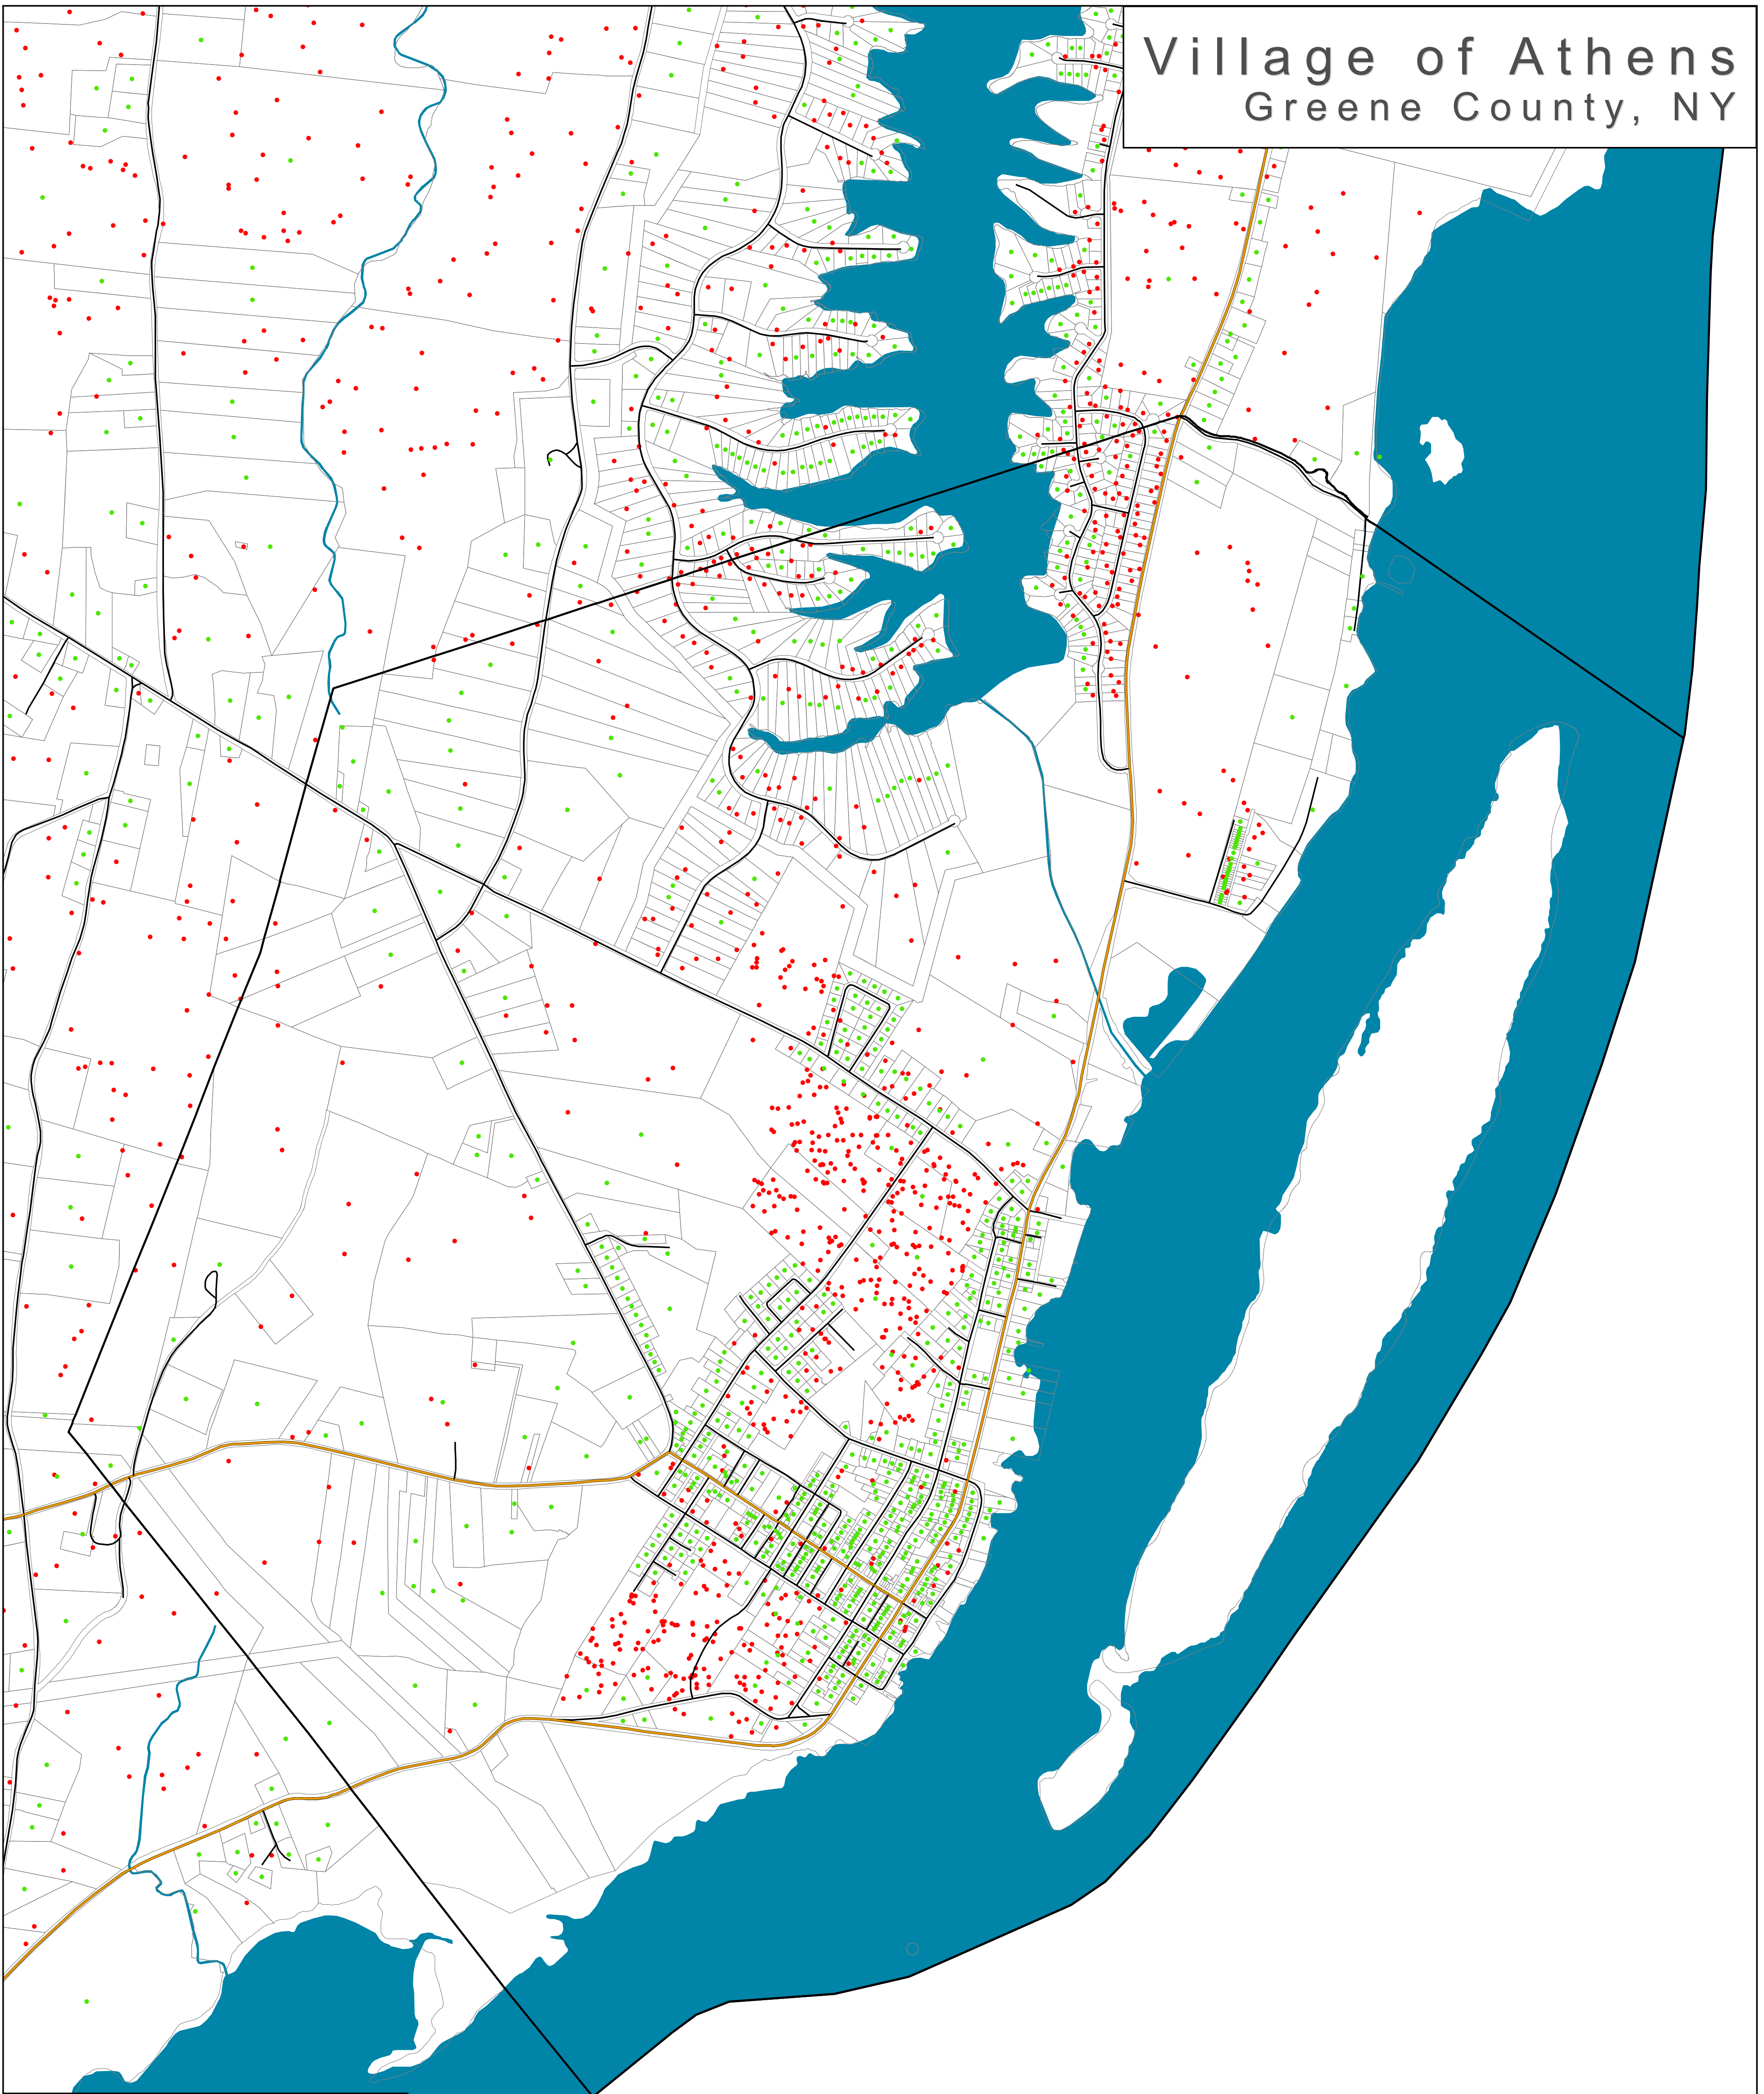

Village of Athens Greene County, NY

- Buildout - New Residential Uses Without Water and Sewer

-  Town Boundary
-  Village Boundary
- Roads**
-  Primary Highway
-  Secondary Road-State or County
-  Local Road
-  Railroads
-  Parcels
-  Water
-  Streams
-  Existing Residential Use
- Potential New Residences**
-  1 Dot = 1 New Residence