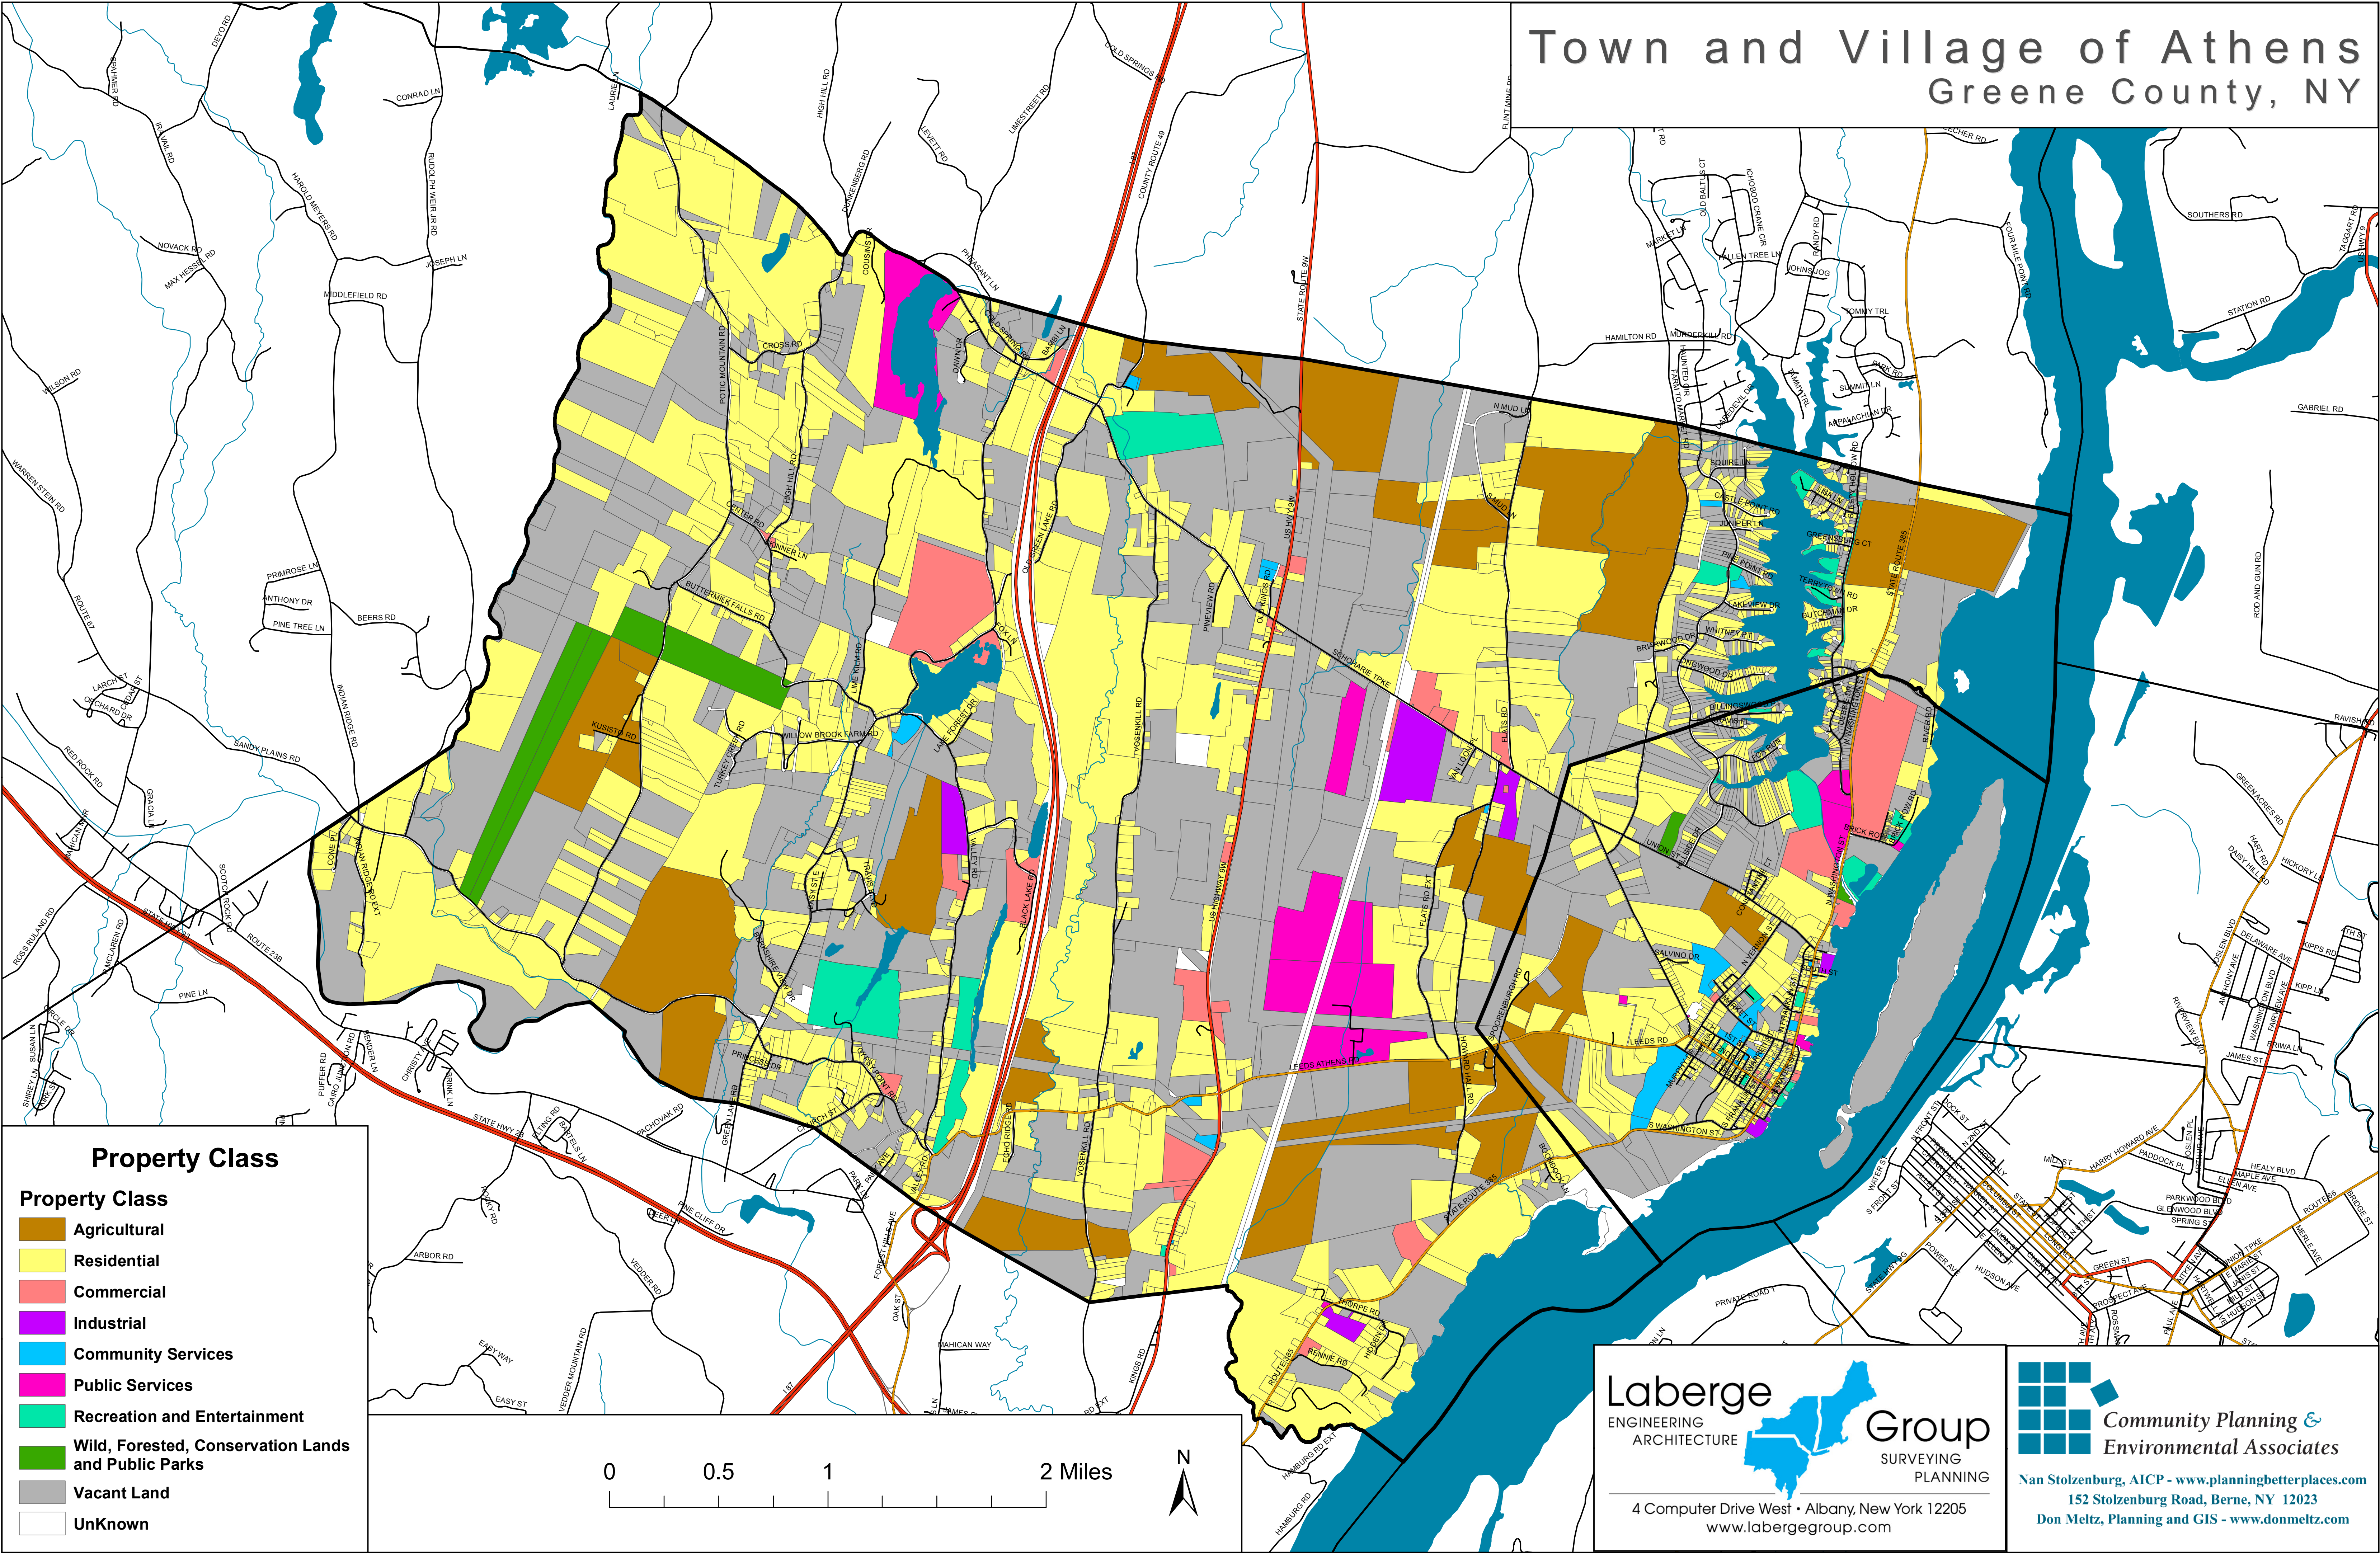

# Town and Village of Athens Greene County, NY

**Property Class**

- Agricultural
- Residential
- Commercial
- Industrial
- Community Services
- Public Services
- Recreation and Entertainment
- Wild, Forested, Conservation Lands and Public Parks
- Vacant Land
- UnKnown

**Laberge**  
ENGINEERING  
ARCHITECTURE

**Group**  
SURVEYING  
PLANNING

4 Computer Drive West • Albany, New York 12205  
www.labergegroup.com

**Community Planning &  
Environmental Associates**

Nan Stollenburg, AICP - [www.planningbetterplaces.com](http://www.planningbetterplaces.com)  
152 Stolzenburg Road, Berne, NY 12023  
Don Meltz, Planning and GIS - [www.donmeltz.com](http://www.donmeltz.com)