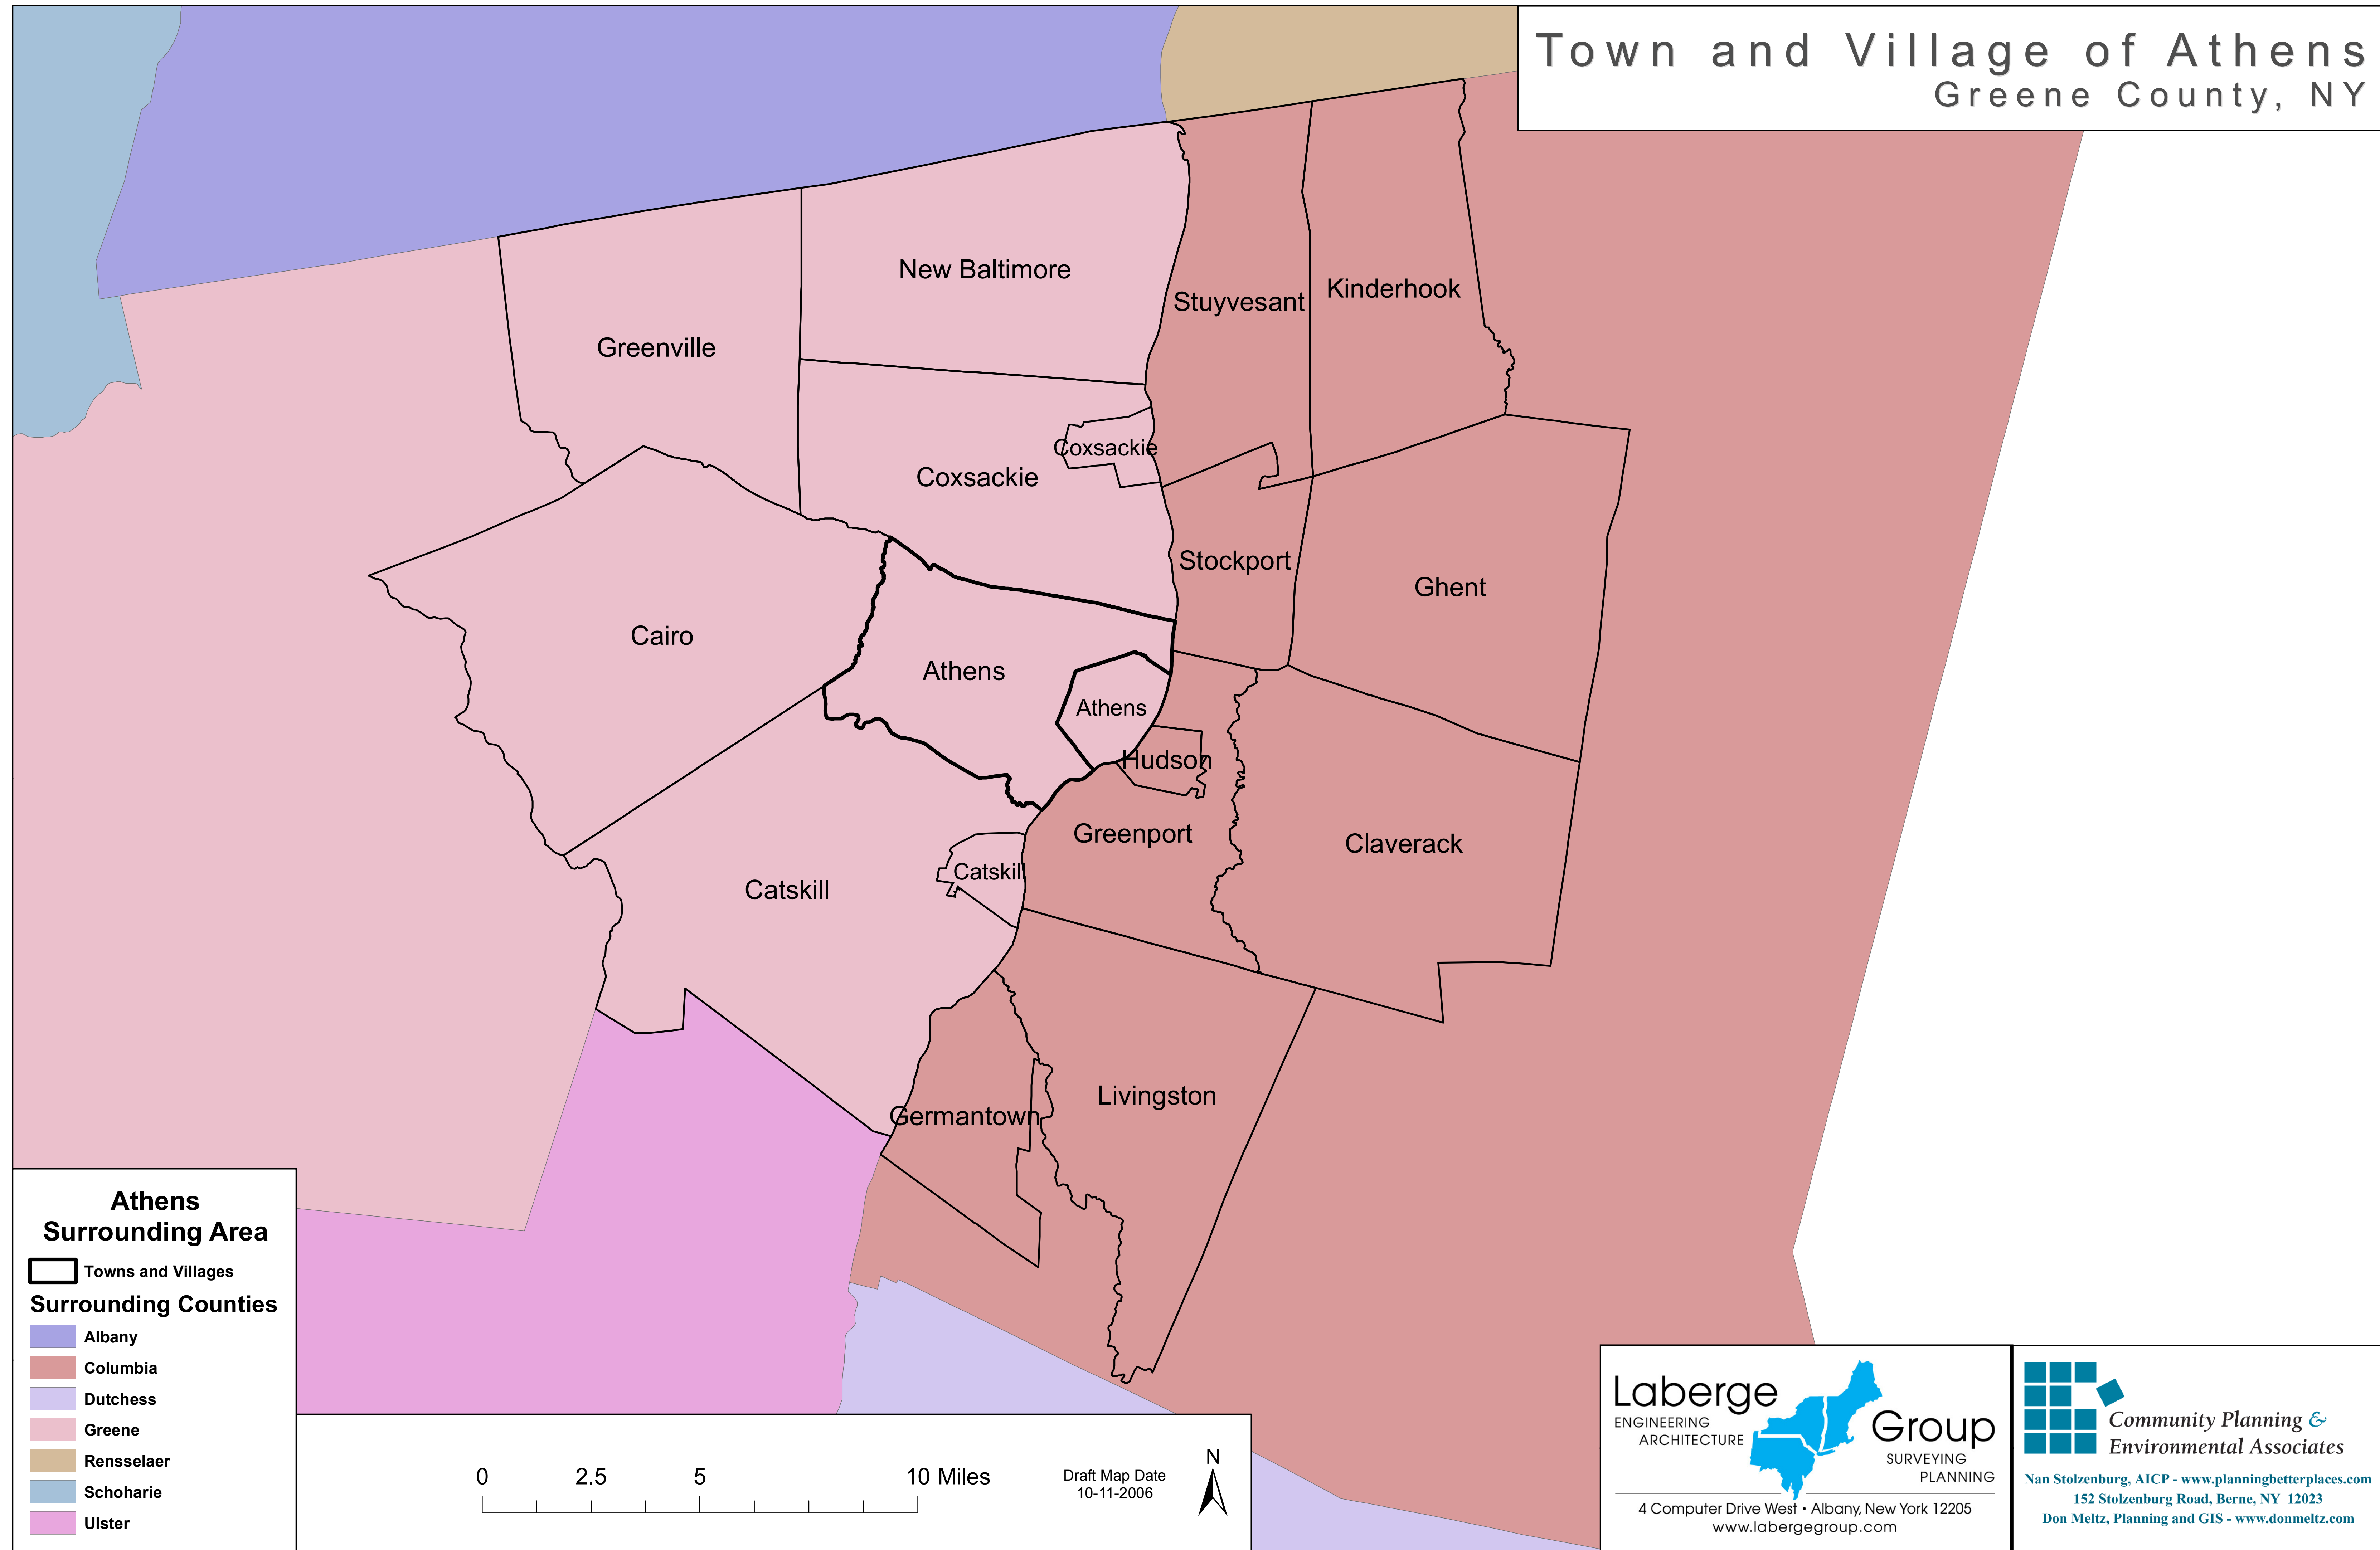

# Town and Village of Athens

Greene County, NY

**Athens Surrounding Area**

Towns and Villages

**Surrounding Counties**

- Albany
- Columbia
- Dutchess
- Greene
- Rensselaer
- Schoharie
- Ulster

Draft Map Date  
10-11-2006

**Laberge Group**  
ENGINEERING ARCHITECTURE SURVEYING PLANNING  
4 Computer Drive West • Albany, New York 12205  
www.labergegroup.com

**Community Planning & Environmental Associates**  
Nan Stolzenburg, AICP - [www.planningbetterplaces.com](http://www.planningbetterplaces.com)  
152 Stolzenburg Road, Berne, NY 12023  
Don Meltz, Planning and GIS - [www.donmeltz.com](http://www.donmeltz.com)