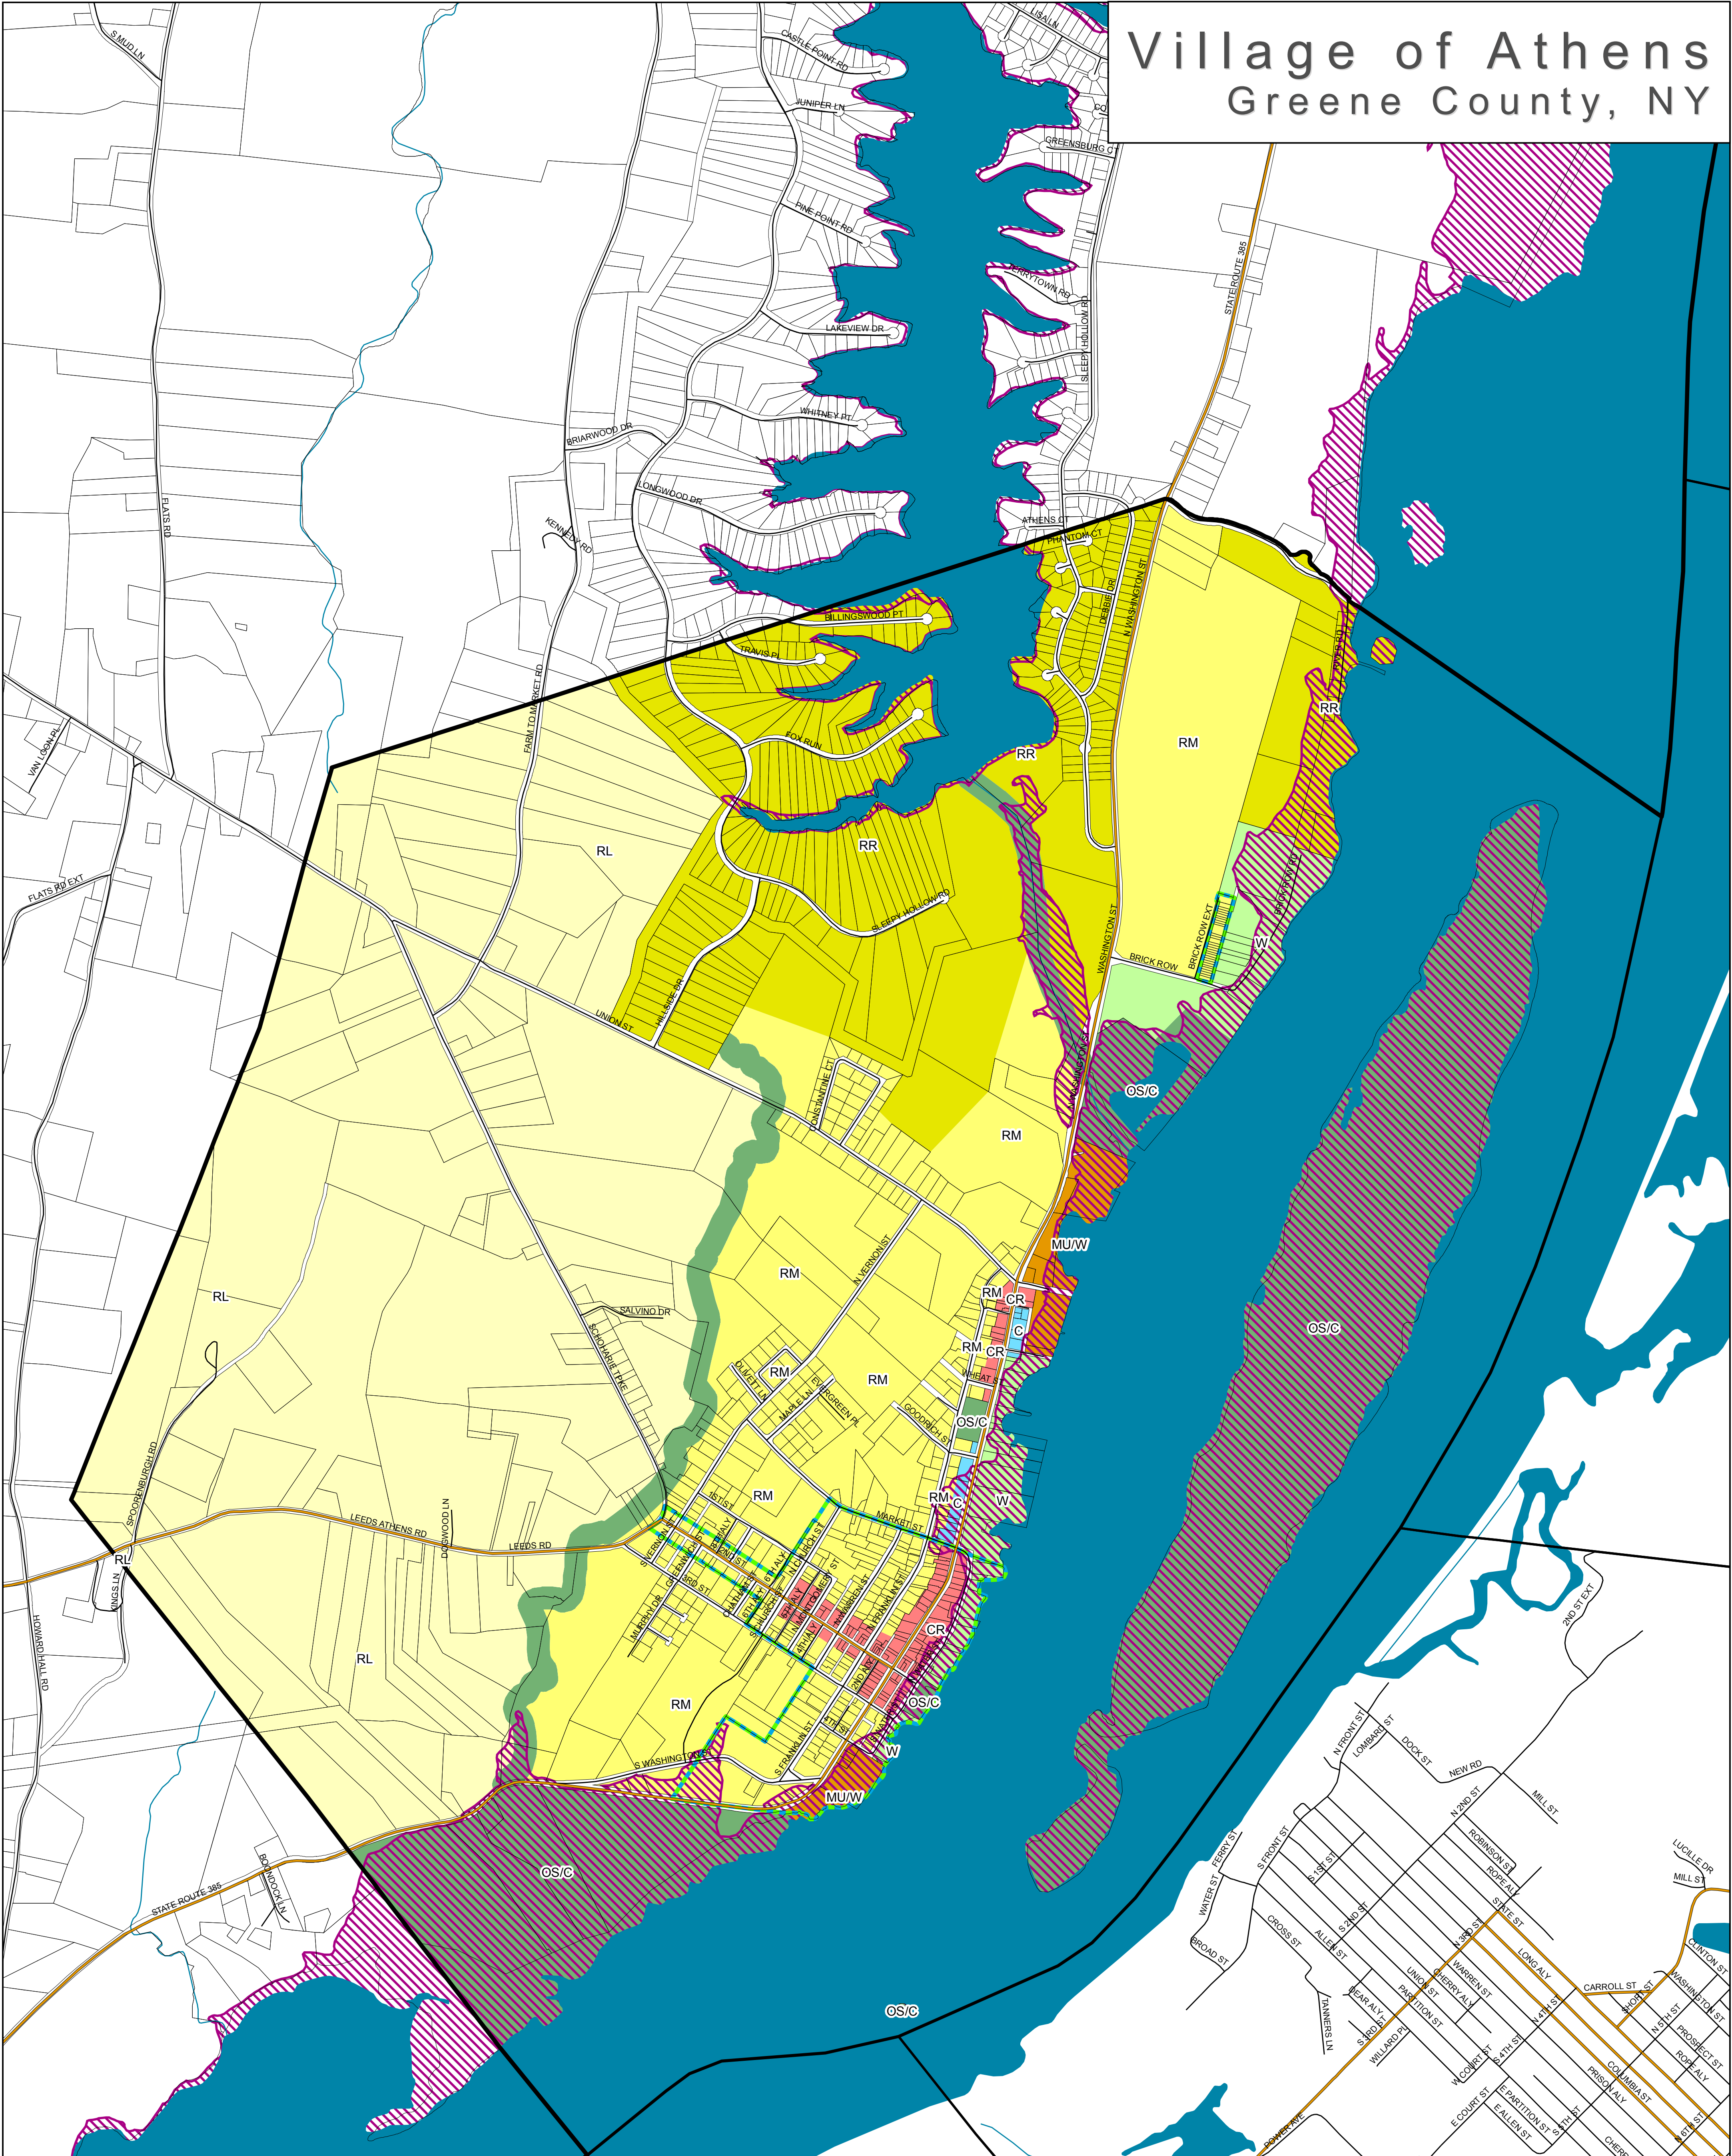

Village of Athens Greene County, NY

Village of Athens Zoning Map

- Zoning Districts**
- C - Commercial
 - CR - Commercial Residential
 - RL - Low Density Residential
 - RM - Medium Density Residential
 - MU/W - Mixed Use-Waterfront
 - OS/C - Open Space Conservation
 - RR - Recreational Residential
 - W - Waterfront
 - Special Flood Hazard District (100 Year)
 - National Register Historic Districts